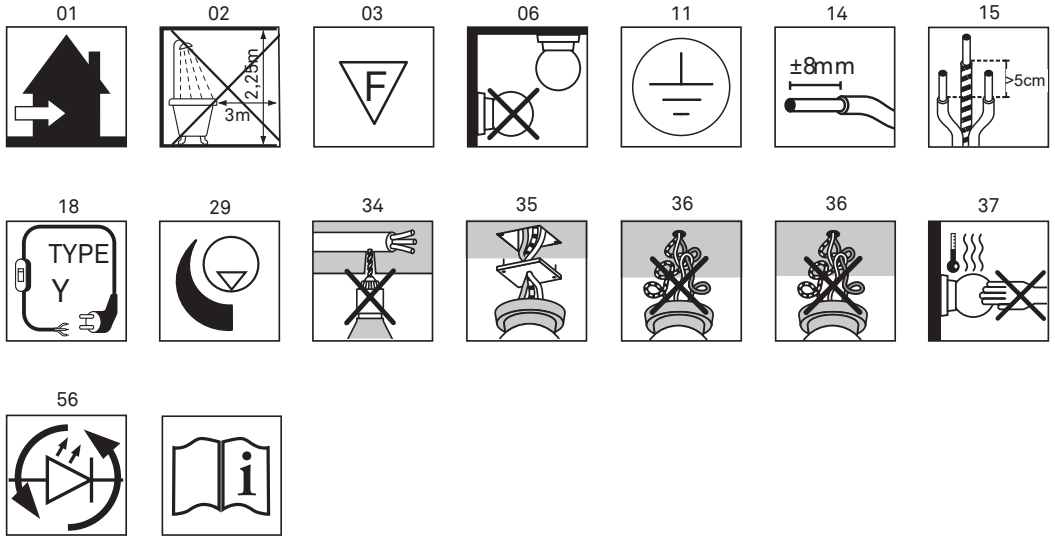

# FAREL

design Diego Sferrazza

**LUCE  
PLAN**

D96

D96